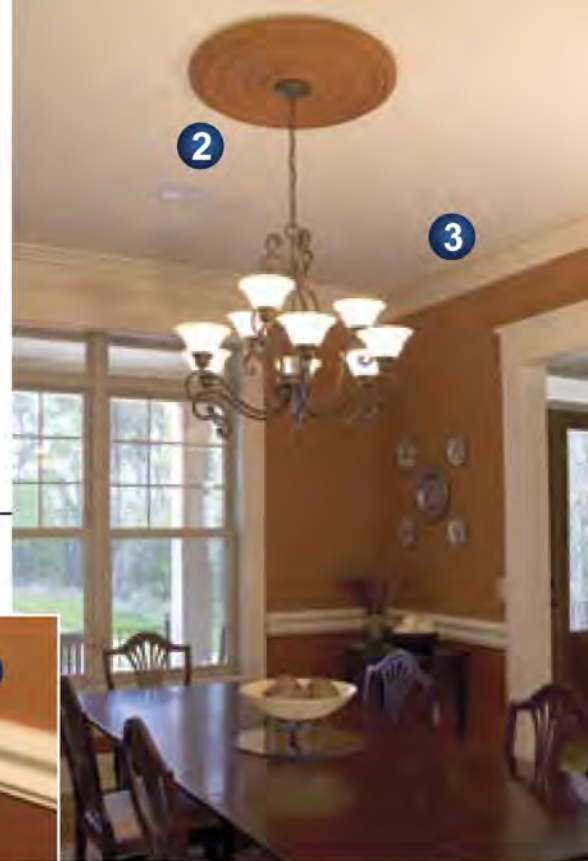

Situated on 45 acres of rolling fields and trees in northwest Georgia, the Lukert home has no reason for window shades. Their nearest neighbor is almost a mile away. That type of privacy is exactly what Phil and Lindy Lukert craved when they purchased their land.

“An abundance of space was critical in both the location and design of our custom home,” according to Lindy Lukert. “However, that

UNIFYING WITH FYPON

doesn't mean we like things simple. Actually, I love the richness of mouldings in every room—at the ceiling and floor levels and everywhere in between!”

To quench her desire for mouldings, Lukert asked her builder to install Fypon Crown Mouldings in all her rooms, including a two-story high den and foyer. Chair Rail Moulding was added in the dining room (along with a Ceiling Medallion), and other rooms received special moulding treatments.

“Many of our ceilings are extremely tall, and I didn't want to worry about repainting mouldings each year,” says Lukert. “That's what led me to Fypon products. I understand the closed-cell nature of these pieces means less work long-term and I'm all for that.

“We have the moulding in every room—even the bathrooms and kitchens. Since these pieces won't warp or rot when exposed to the high humidity of steam, they're ideal for every room in the house.”

PRODUCTS USED IN THIS PROJECT

1. Classic Crown Moulding	#MLD460-12
2. Ceiling Medallions	#CM20GO, CM29HM
3. Massive Crown Mouldings	#MLD480-12, MLD470-12
4. Chair Rail Mouldings	#MLD611-12, MLD614-16
5. Base Trim Moulding	#MLD706-16

[Browse eCatalog for products](#)

(Above) Vibrant colors help make the Fypon Ceiling Medallion and Mouldings stand out in this dining room. (Below) Fypon Moulding in every room of the Lukert home helps create a warm, welcoming environment.